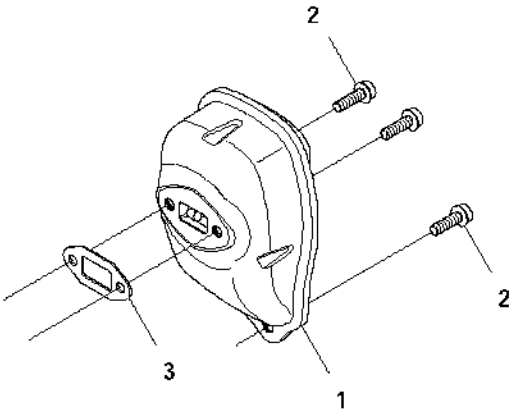

F 122LDx
MUFFLER

MUFFLER

122 LD

Ref	Part No	Description	Remark	QTY KIT
1	523 01 16-01	MUFFLER ASSY		1
2	525 75 51-01	SCREW ITXSCFM		3
3	522 99 73-01	GASKET		1