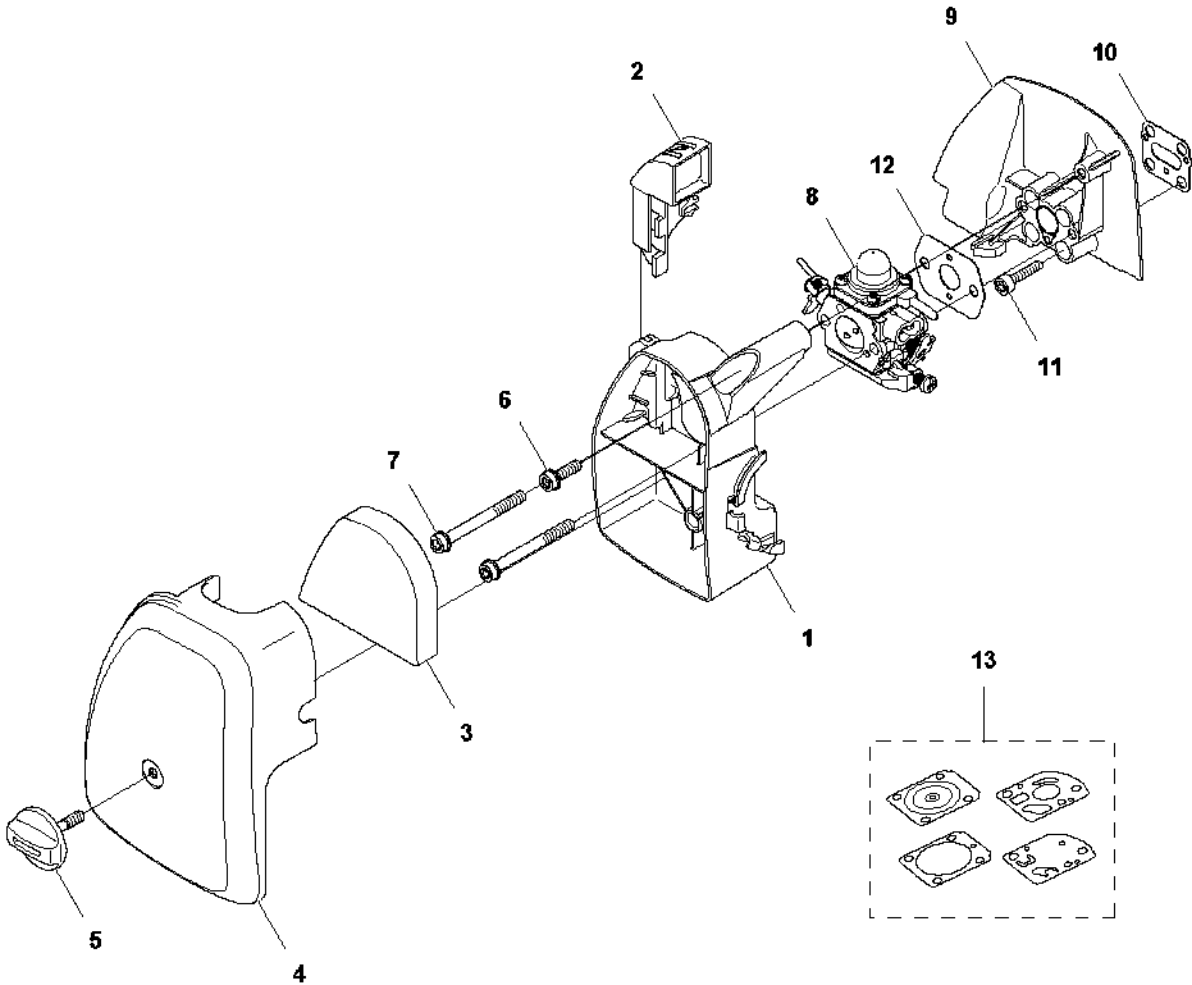

SPARE PARTS LIST

TRIMMERS/EDGERS

122 LD

N 122LDx
ACCESSORIES

ACCESSORIES

122 LD

Ref	Part No	Description	Remark	QTY	KIT
1	545 03 09-01	COMBI GUARD		1	
2	574 52 34-01	KNIFE		1	1
3	530 01 58-14	SCREW		2	1
4	575 73 82-01	COMBINATION WRENCH		1	

A 122LDx
BEVEL GEAR

BEVEL GEAR

122 LD

Ref	Part No	Description	Remark	QTY KIT	
1	530 09 62-95	BEVEL GEAR		1	
2	537 23 49-01	DRIVER ASSY		1	
3	530 01 60-14	SCREW		1	
4	575 72 57-01	BRACKET		1	
5	522 75 19-01	SCREW ITXSCFM		1	4
6	577 74 59-01	SCREW ITXSCT		1	4

G 122LDx
CARBURETOR & AIRFILTER

CARBURETOR & AIR FILTER

122 LD

Ref	Part No	Description	Remark	QTY KIT
1	576 88 73-01	FILTER HOLDER ASSY		1
2	524 85 37-01	CHOKE BUTTON		1
3	574 24 27-01	AIR FILTER		1
4	524 85 38-01	FILTER COVER		1
5	537 21 32-09	KNOB		1
6	573 92 58-01	SCREW ITXSCFT		1
7	573 92 58-02	SCREW ITXSCFT		2
8	581 73 43-01	CARBURETTOR		1
9	522 91 12-01	INSULATION WALL		1
10	522 91 85-01	GASKET		1
11	525 76 09-04	SCREW ITXSCM		4
12	525 54 85-01	GASKET		1
13	588 98 60-01	KIT		1

L 122LDx
CRANK SHAFT

CRANKSHAFT

122 LD

Ref	Part No	Description	Remark	QTY	KIT
1	577 38 05-01	CRANKSHAFT		1	
2	575 50 49-01	NEEDLE BEARING		1	1
3	738 21 01-10	BALL BEARING		2	1
4	503 26 02-02	SEALING RING		1	1
5	574 48 20-01	RADIAL SEAL		1	1