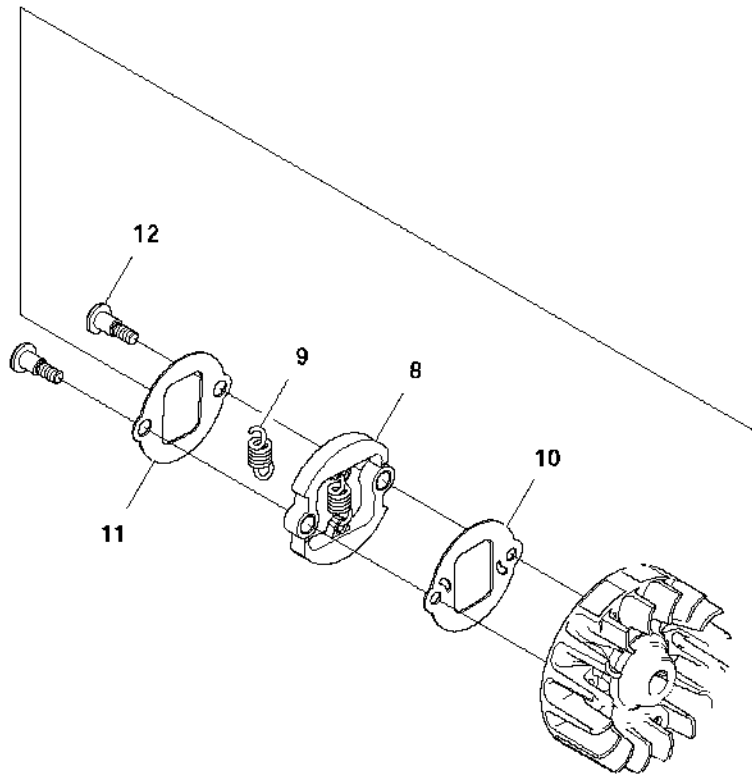

A 122LDx
BEVEL GEAR

BEVEL GEAR

122 LD

Ref	Part No	Description	Remark	QTY KIT	
1	530 09 62-95	BEVEL GEAR		1	
2	537 23 49-01	DRIVER ASSY		1	
3	530 01 60-14	SCREW		1	
4	575 72 57-01	BRACKET		1	
5	522 75 19-01	SCREW ITXSCFM		1	4
6	577 74 59-01	SCREW ITXSCT		1	4

G 122LDx
CARBURETOR & AIRFILTER

CARBURETOR & AIR FILTER

122 LD

Ref	Part No	Description	Remark	QTY KIT
1	576 88 73-01	FILTER HOLDER ASSY		1
2	524 85 37-01	CHOKE BUTTON		1
3	574 24 27-01	AIR FILTER		1
4	524 85 38-01	FILTER COVER		1
5	537 21 32-09	KNOB		1
6	573 92 58-01	SCREW ITXSCFT		1
7	573 92 58-02	SCREW ITXSCFT		2
8	581 73 43-01	CARBURETTOR		1
9	522 91 12-01	INSULATION WALL		1
10	522 91 85-01	GASKET		1
11	525 76 09-04	SCREW ITXSCM		4
12	525 54 85-01	GASKET		1
13	588 98 60-01	KIT		1

E 122LDx
CLUTCH

CLUTCH

122 LD

Ref	Part No	Description	Remark	QTY	KIT
1	574 79 42-01	CLUTCH COVER ASSY		1	
2	525 59 37-01	CLUTCH DRUM ASSY		1	1
3	735 31 12-00	CIRCLIP		1	1
4	731 23 14-01	HEXAGON NUT		1	1
5	525 75 51-04	SCREW ITXSCFM		1	
6	525 75 51-01	SCREW ITXSCFM		3	
7	575 38 04-01	DECAL		1	
8	537 03 22-01	CLUTCH ASSY		1	
9	503 81 60-01	CLUTCH SPRING		1	8
10	537 04 68-02	WASHER		1	
11	537 04 67-02	WASHER		1	
12	503 84 29-02	SCREW		2	

L 122LDx
CRANK SHAFT

CRANKSHAFT

122 LD

Ref	Part No	Description	Remark	QTY	KIT
1	577 38 05-01	CRANKSHAFT		1	
2	575 50 49-01	NEEDLE BEARING		1	1
3	738 21 01-10	BALL BEARING		2	1
4	503 26 02-02	SEALING RING		1	1
5	574 48 20-01	RADIAL SEAL		1	1