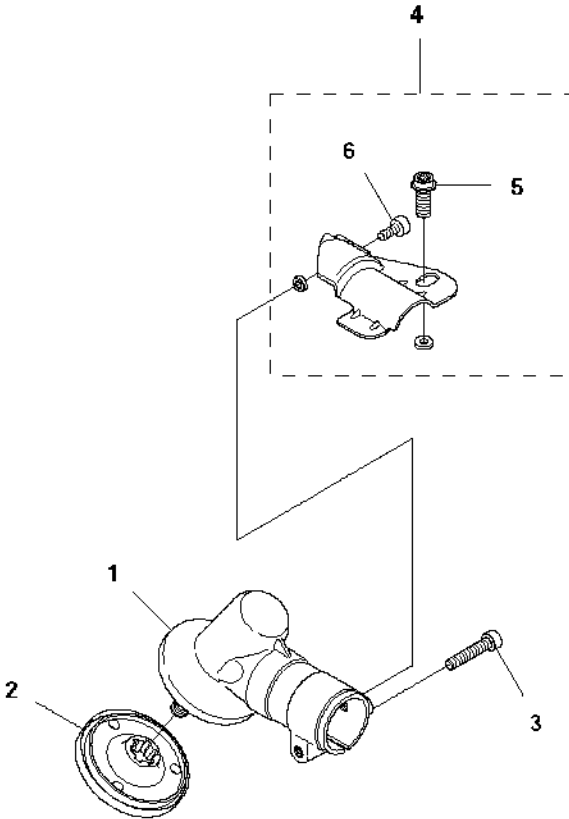

SPARE PARTS LIST

TRIMMERS/EDGERS

122 LD

N 122LDx
ACCESSORIES

ACCESSORIES

122 LD

Ref	Part No	Description	Remark	QTY	KIT
1	545 03 09-01	COMBI GUARD		1	
2	574 52 34-01	KNIFE		1	1
3	530 01 58-14	SCREW		2	1
4	575 73 82-01	COMBINATION WRENCH		1	

A 122LDx
BEVEL GEAR

BEVEL GEAR

122 LD

Ref	Part No	Description	Remark	QTY KIT	
1	530 09 62-95	BEVEL GEAR		1	
2	537 23 49-01	DRIVER ASSY		1	
3	530 01 60-14	SCREW		1	
4	575 72 57-01	BRACKET		1	
5	522 75 19-01	SCREW ITXSCFM		1	4
6	577 74 59-01	SCREW ITXSCT		1	4

G 122LDx
CARBURETOR & AIRFILTER

CARBURETOR & AIR FILTER

122 LD

Ref	Part No	Description	Remark	QTY KIT
1	576 88 73-01	FILTER HOLDER ASSY		1
2	524 85 37-01	CHOKE BUTTON		1
3	574 24 27-01	AIR FILTER		1
4	524 85 38-01	FILTER COVER		1
5	537 21 32-09	KNOB		1
6	573 92 58-01	SCREW ITXSCFT		1
7	573 92 58-02	SCREW ITXSCFT		2
8	581 73 43-01	CARBURETTOR		1
9	522 91 12-01	INSULATION WALL		1
10	522 91 85-01	GASKET		1
11	525 76 09-04	SCREW ITXSCM		4
12	525 54 85-01	GASKET		1
13	588 98 60-01	KIT		1

L 122LDx
CRANK SHAFT

CRANKSHAFT

122 LD

Ref	Part No	Description	Remark	QTY	KIT
1	577 38 05-01	CRANKSHAFT		1	
2	575 50 49-01	NEEDLE BEARING		1	1
3	738 21 01-10	BALL BEARING		2	1
4	503 26 02-02	SEALING RING		1	1
5	574 48 20-01	RADIAL SEAL		1	1