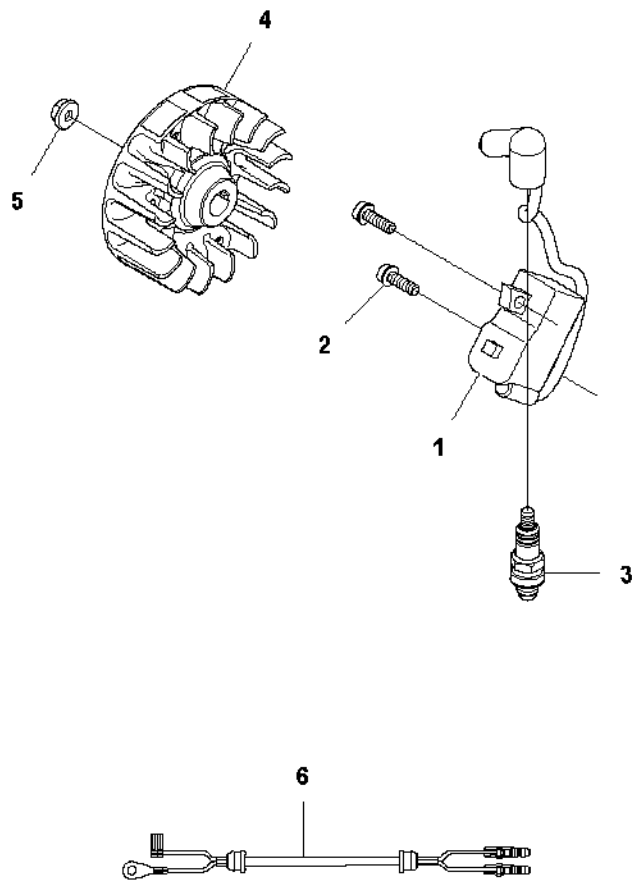

L 122LDx
CRANK SHAFT

CRANKSHAFT

122 LD

Ref	Part No	Description	Remark	QTY	KIT
1	577 38 05-01	CRANKSHAFT		1	
2	575 50 49-01	NEEDLE BEARING		1	1
3	738 21 01-10	BALL BEARING		2	1
4	503 26 02-02	SEALING RING		1	1
5	574 48 20-01	RADIAL SEAL		1	1

K 122LDx
CYLINDER & PISTON

CYLINDER PISTON

122 LD

Ref	Part No	Description	Remark	QTY KIT	
1	577 38 03-01	CYLINDER			
2	510 22 36-02	PISTON ASSY		1	1
3	505 15 58-01	PISTON RING		1	1,2
4	737 44 08-00	CIRCLIP		2	1,2
5	525 57 77-01	WASHER		2	1,2
6	575 50 49-01	NEEDLE BEARING		1	1,2
7	525 75 51-02	SCREW ITXSCFM		2	
8	522 91 84-01	GASKET		1	
9	522 99 74-01	AIR CONDUCTOR		1	

D 122LD
FUEL TANK

FUEL TANK

122 LD

Ref	Part No	Description	Remark	QTY KIT	
1	577 04 48-09	FUEL TANK		1	
2	574 26 30-01	GROMMET		1	1
3	574 60 39-01	FUEL FILTER		1	1
4	574 60 02-02	HOSE	150mm	1	1
5	574 60 01-01	HOSE	155mm	1	1
6	581 74 27-01	FUEL HOSE	155mm	1	1
7	575 48 44-01	VALVE HOUSING		1	1
8	575 48 45-01	VALVE NIPPLE		1	1
9	575 48 46-01	FILTER		1	
10	525 75 51-01	SCREW ITXSCFM		4	
11	544 88 97-01	TANK CAP		1	

J 122LD
IGNITION SYSTEM

IGNITION SYSTEM

122 LD

Ref	Part No	Description	Remark	QTY KIT
1	574 37 55-01	IGNITION MODULE		1
2	525 75 51-01	SCREW ITXSCFM		2
3	586 67 22-01	SPARK PLUG		1
4	537 24 96-02	FLYWHEEL		1
5	731 71 16-51	HEXAGON NUT FLANGE		1
6	574 48 89-01	SHORT CIRCUIT CABLE		1