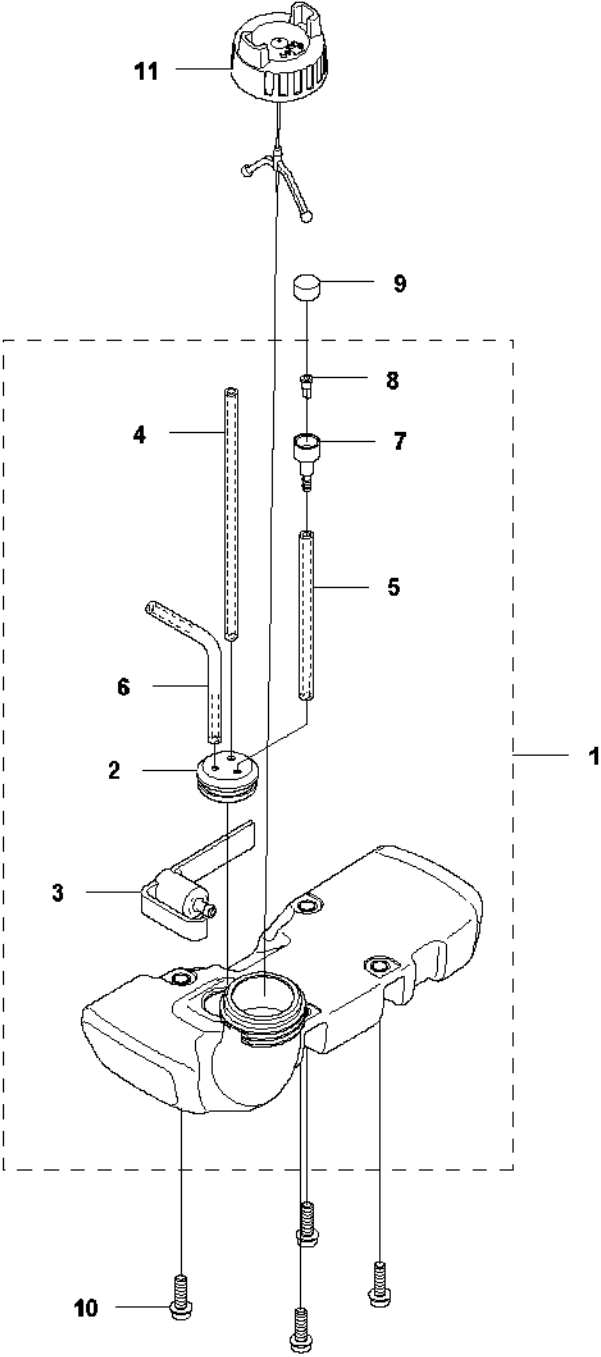

SPARE PARTS LIST

TRIMMERS/EDGERS

122 LD

N 122LDx
ACCESSORIES

ACCESSORIES

122 LD

Ref	Part No	Description	Remark	QTY	KIT
1	545 03 09-01	COMBI GUARD		1	
2	574 52 34-01	KNIFE		1	1
3	530 01 58-14	SCREW		2	1
4	575 73 82-01	COMBINATION WRENCH		1	

L 122LDx
CRANK SHAFT

CRANKSHAFT

122 LD

Ref	Part No	Description	Remark	QTY	KIT
1	577 38 05-01	CRANKSHAFT		1	
2	575 50 49-01	NEEDLE BEARING		1	1
3	738 21 01-10	BALL BEARING		2	1
4	503 26 02-02	SEALING RING		1	1
5	574 48 20-01	RADIAL SEAL		1	1

K 122LDx
CYLINDER & PISTON

CYLINDER PISTON

122 LD

Ref	Part No	Description	Remark	QTY KIT	
1	577 38 03-01	CYLINDER			
2	510 22 36-02	PISTON ASSY		1	1
3	505 15 58-01	PISTON RING		1	1,2
4	737 44 08-00	CIRCLIP		2	1,2
5	525 57 77-01	WASHER		2	1,2
6	575 50 49-01	NEEDLE BEARING		1	1,2
7	525 75 51-02	SCREW ITXSCFM		2	
8	522 91 84-01	GASKET		1	
9	522 99 74-01	AIR CONDUCTOR		1	

D 122LD
FUEL TANK

FUEL TANK

122 LD

Ref	Part No	Description	Remark	QTY KIT	
1	577 04 48-09	FUEL TANK		1	
2	574 26 30-01	GROMMET		1	1
3	574 60 39-01	FUEL FILTER		1	1
4	574 60 02-02	HOSE	150mm	1	1
5	574 60 01-01	HOSE	155mm	1	1
6	581 74 27-01	FUEL HOSE	155mm	1	1
7	575 48 44-01	VALVE HOUSING		1	1
8	575 48 45-01	VALVE NIPPLE		1	1
9	575 48 46-01	FILTER		1	
10	525 75 51-01	SCREW ITXSCFM		4	
11	544 88 97-01	TANK CAP		1	