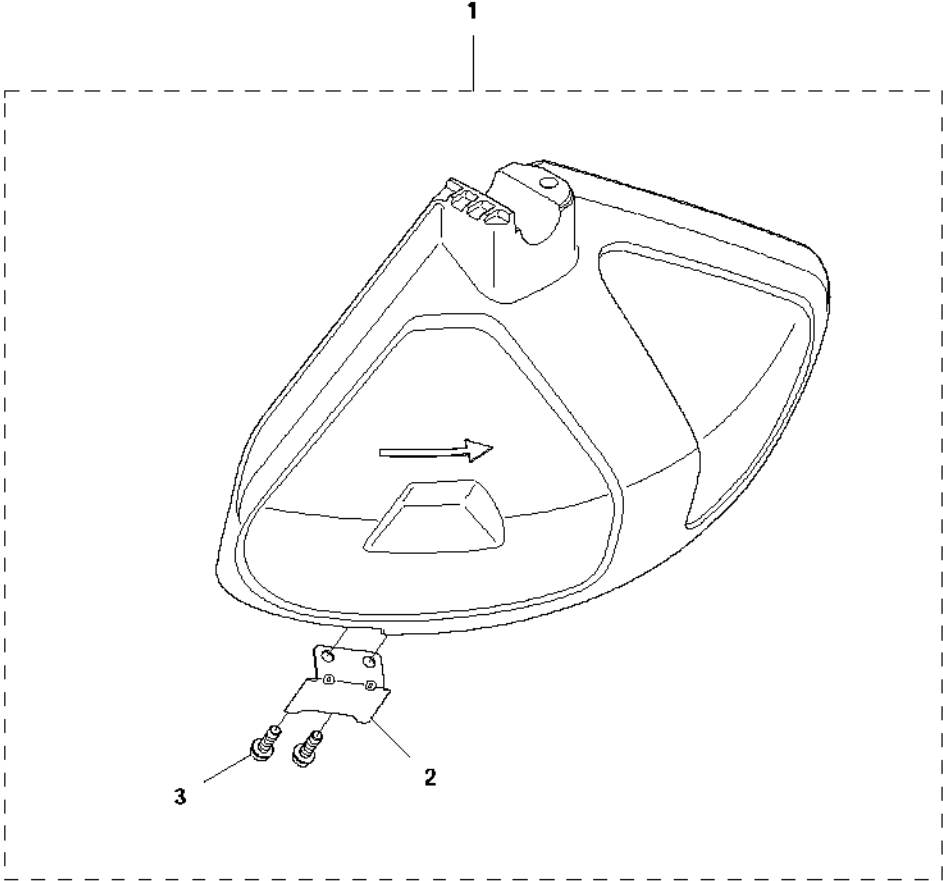

SPARE PARTS LIST

TRIMMERS/EDGERS

122 LD

N 122LDx
ACCESSORIES

ACCESSORIES

122 LD

Ref	Part No	Description	Remark	QTY	KIT
1	545 03 09-01	COMBI GUARD		1	
2	574 52 34-01	KNIFE		1	1
3	530 01 58-14	SCREW		2	1
4	575 73 82-01	COMBINATION WRENCH		1	