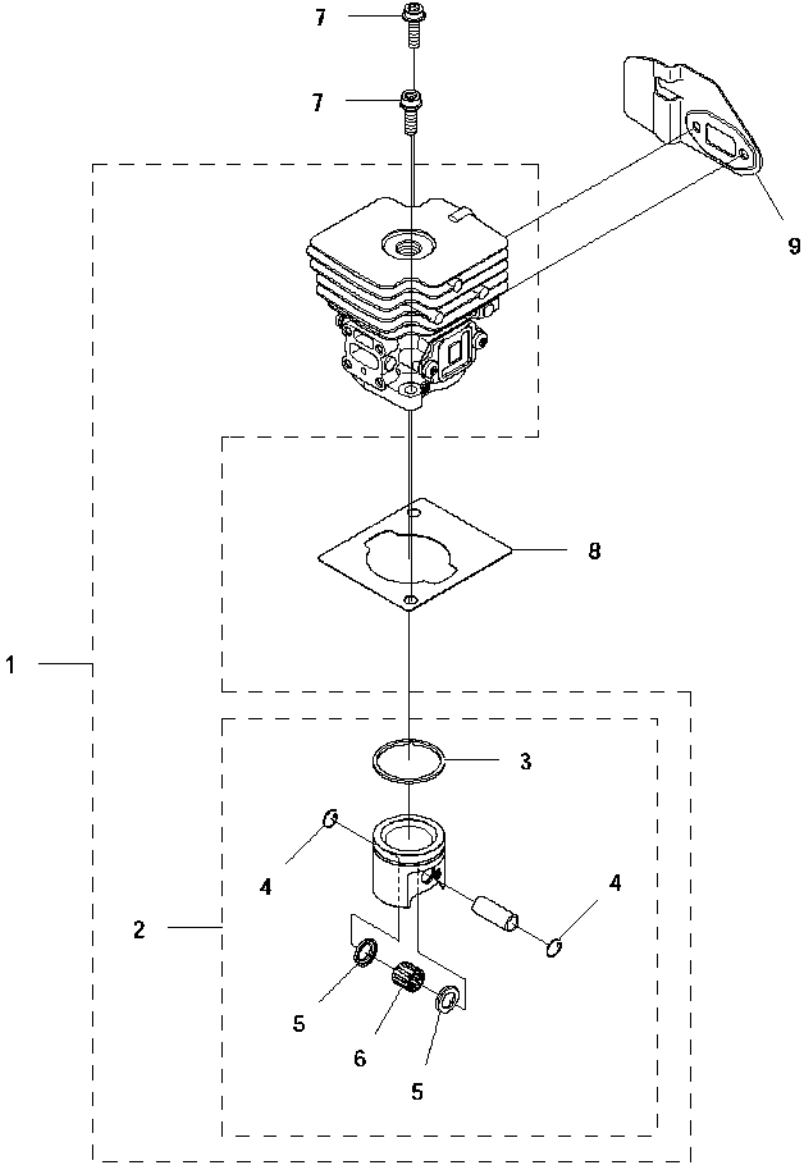

L 122LDx
CRANK SHAFT

CRANKSHAFT

122 LD

Ref	Part No	Description	Remark	QTY	KIT
1	577 38 05-01	CRANKSHAFT		1	
2	575 50 49-01	NEEDLE BEARING		1	1
3	738 21 01-10	BALL BEARING		2	1
4	503 26 02-02	SEALING RING		1	1
5	574 48 20-01	RADIAL SEAL		1	1

K 122LDx
CYLINDER & PISTON

CYLINDER PISTON

122 LD

Ref	Part No	Description	Remark	QTY KIT	
1	577 38 03-01	CYLINDER			
2	510 22 36-02	PISTON ASSY		1	1
3	505 15 58-01	PISTON RING		1	1,2
4	737 44 08-00	CIRCLIP		2	1,2
5	525 57 77-01	WASHER		2	1,2
6	575 50 49-01	NEEDLE BEARING		1	1,2
7	525 75 51-02	SCREW ITXSCFM		2	
8	522 91 84-01	GASKET		1	
9	522 99 74-01	AIR CONDUCTOR		1	