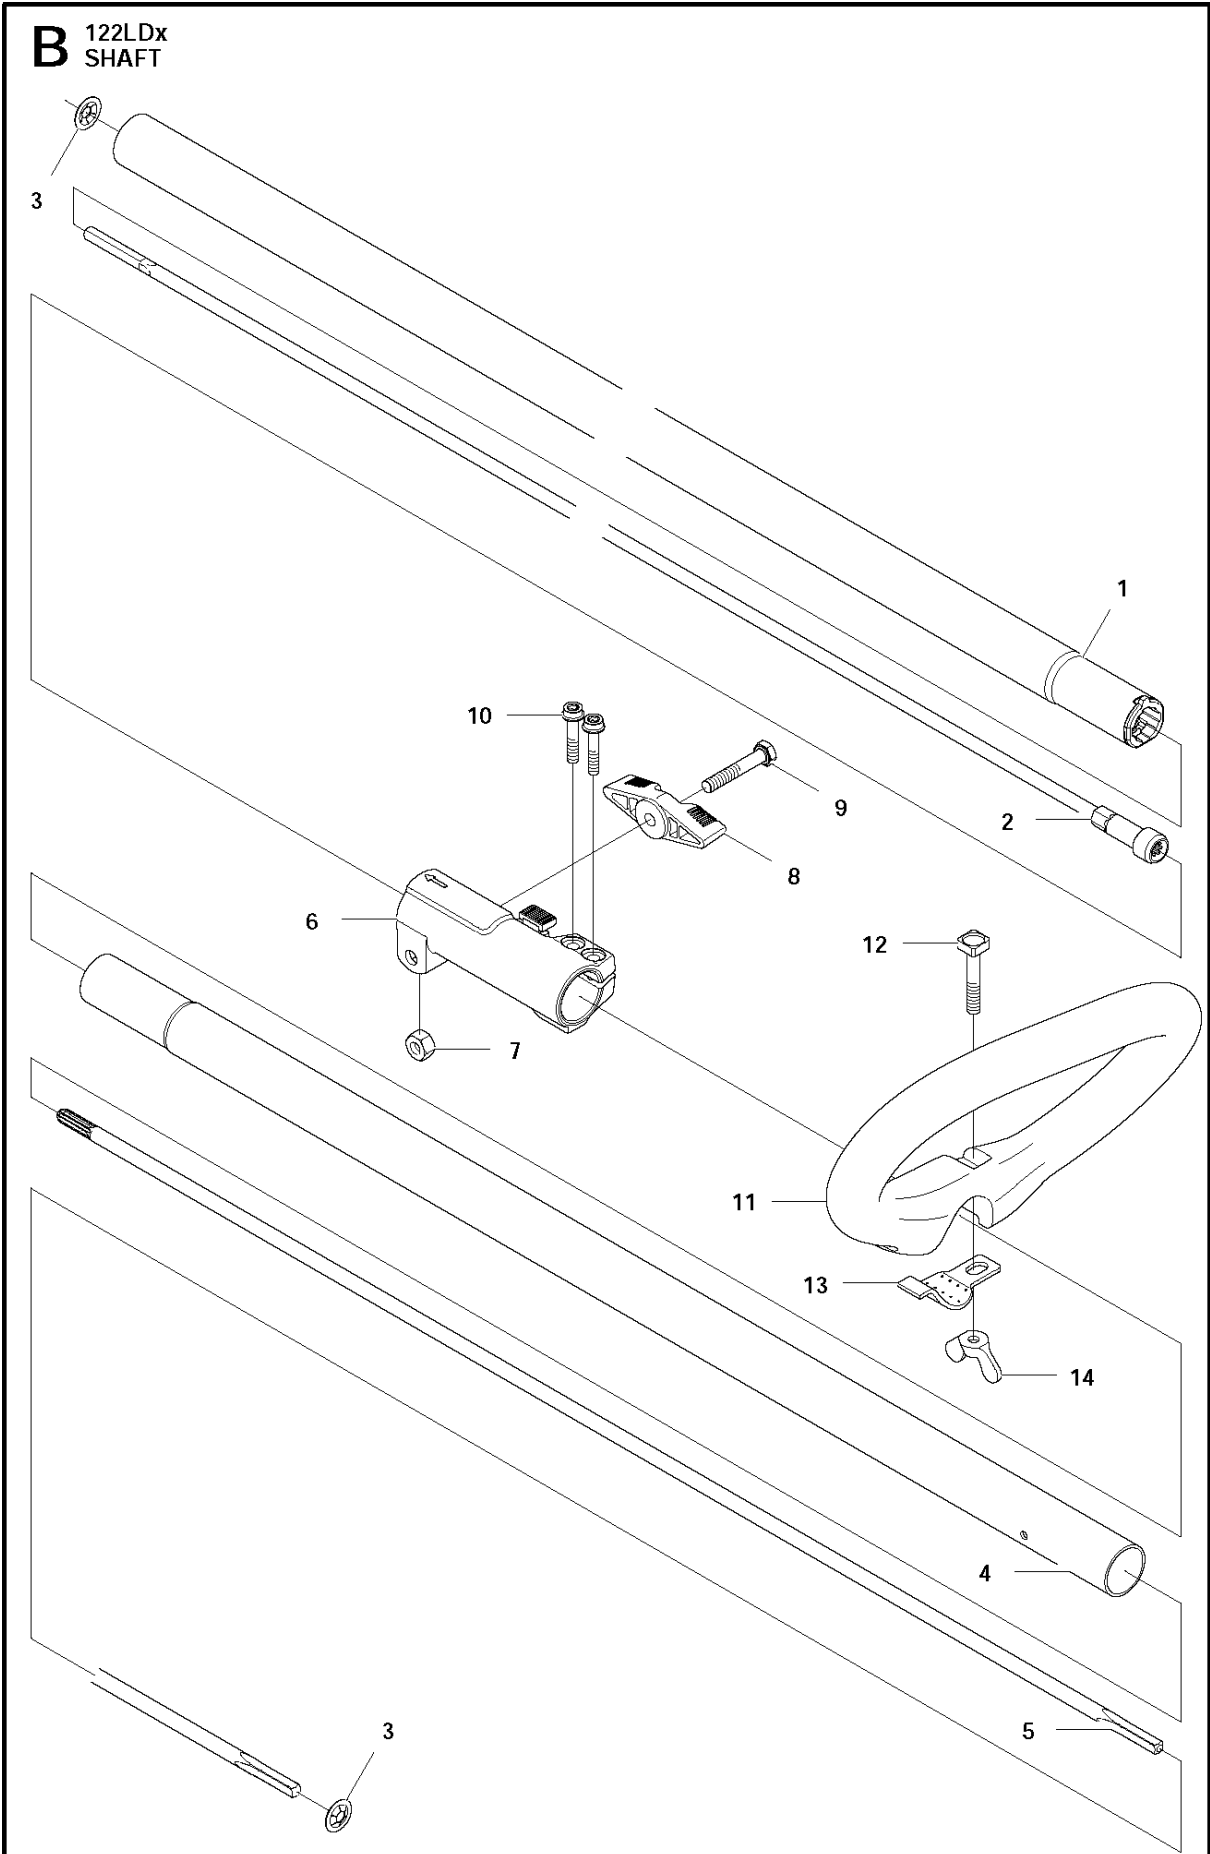

SHAFT

122 LD

Ref	Part No	Description	Remark	QTY KIT
1	577 38 06-01	TUBE		1
2	574 40 75-01	DRIVE SHAFT		1
3	574 36 79-01	LOCKWASHER		2
4	577 38 07-01	TUBE		1
5	577 88 56-01	DRIVE SHAFT ASSY		1
6	576 28 26-01	CLAMPING SLEEVE ASSY		1
7	731 23 16-01	HEXAGON NUT		1
8	502 20 38-01	KNOB		1
9	725 23 76-51	SCREW EHHM		1
10	725 23 76-51	SCREW EHHM		1
11	574 29 02-01	HANDLE		1
12	577 24 50-01	SCREW		1
13	574 29 04-01	CLAMP		1
14	577 24 49-01	WING NUT		1