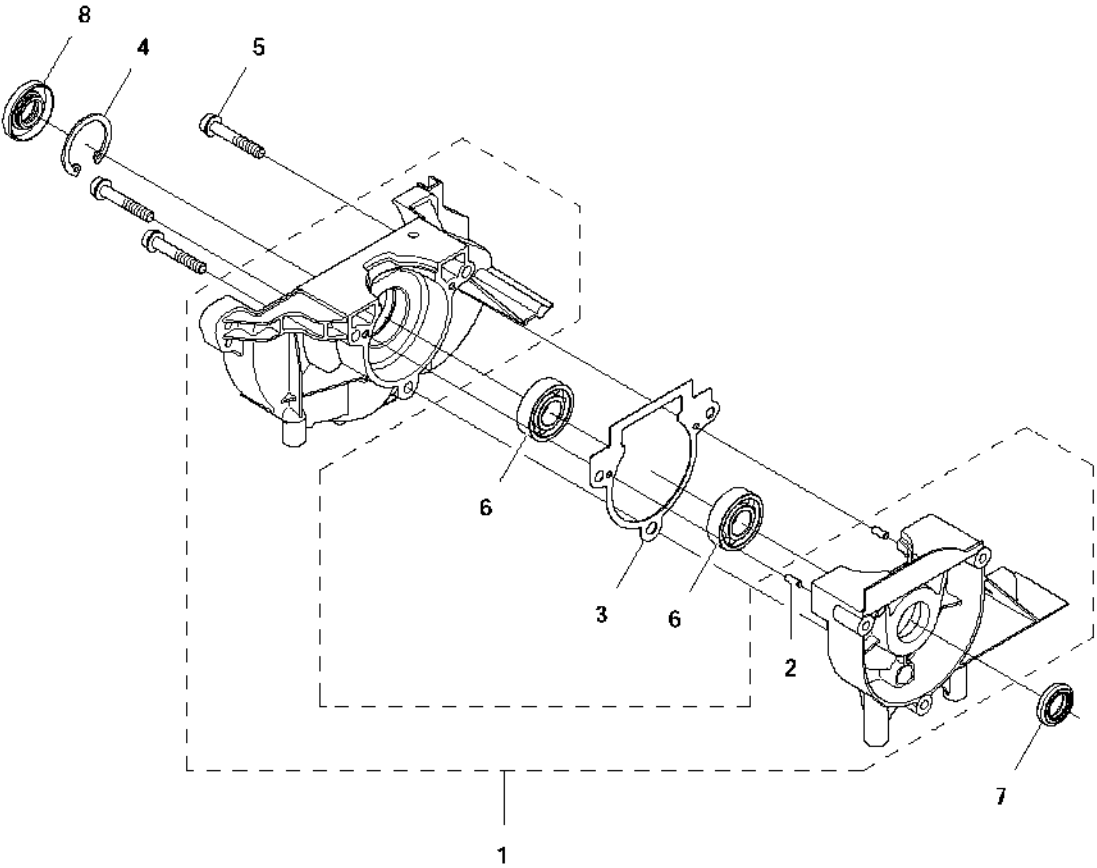

M 122LDx
CRANKCASE

CRANKCASE

122 LD

Ref	Part No	Description	Remark	QTY	KIT
1	522 87 83-01	CRANKCASE ASSY		1	
2	522 87 84-01	PIN		2	1
3	522 91 83-01	GASKET		1	
4	735 31 28-10	CIRCLIP		1	
5	525 75 51-03	SCREW ITXSCFM		3	
6	738 21 01-10	BALL BEARING		2	
7	503 26 02-02	SEALING RING		1	
8	574 48 20-01	RADIAL SEAL		1