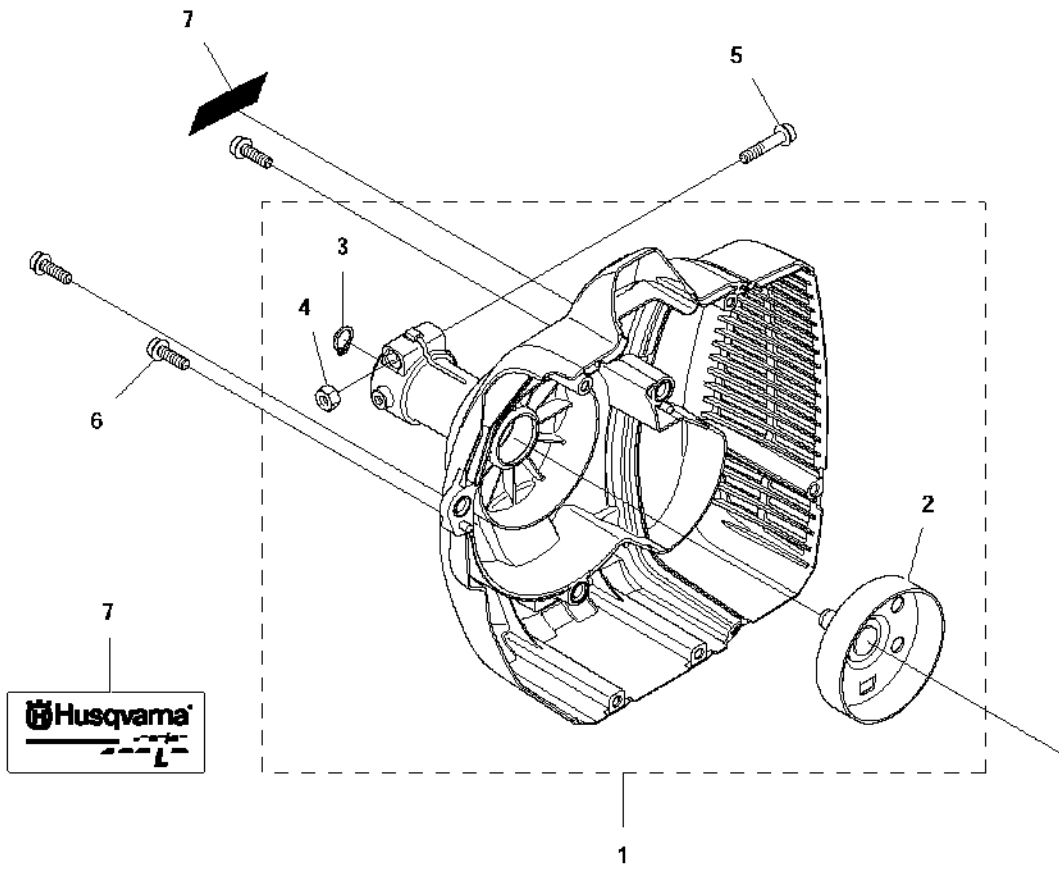

E 122LDx
CLUTCH

CLUTCH

122 LD

Ref	Part No	Description	Remark	QTY	KIT
1	574 79 42-01	CLUTCH COVER ASSY		1	
2	525 59 37-01	CLUTCH DRUM ASSY		1	1
3	735 31 12-00	CIRCLIP		1	1
4	731 23 14-01	HEXAGON NUT		1	1
5	525 75 51-04	SCREW ITXSCFM		1	
6	525 75 51-01	SCREW ITXSCFM		3	
7	575 38 04-01	DECAL		1	
8	537 03 22-01	CLUTCH ASSY		1	
9	503 81 60-01	CLUTCH SPRING		1	8
10	537 04 68-02	WASHER		1	
11	537 04 67-02	WASHER		1	
12	503 84 29-02	SCREW		2