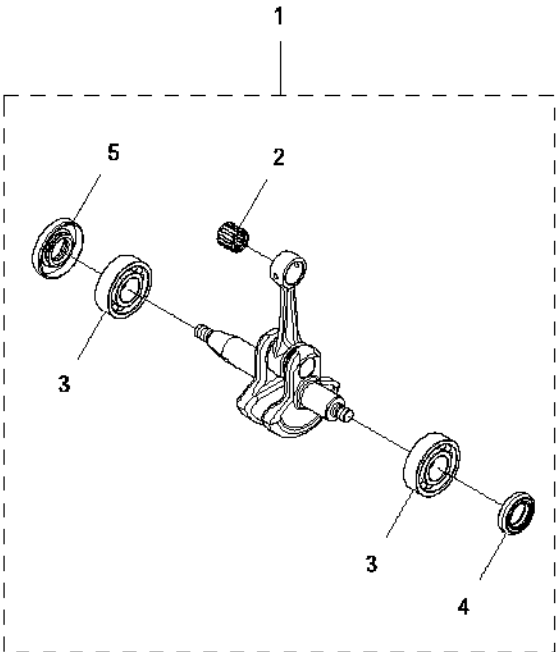

M 122LDx
CRANKCASE

CRANKCASE

122 LD

Ref	Part No	Description	Remark	QTY	KIT
1	522 87 83-01	CRANKCASE ASSY		1	
2	522 87 84-01	PIN		2	1
3	522 91 83-01	GASKET		1	
4	735 31 28-10	CIRCLIP		1	
5	525 75 51-03	SCREW ITXSCFM		3	
6	738 21 01-10	BALL BEARING		2	
7	503 26 02-02	SEALING RING		1	
8	574 48 20-01	RADIAL SEAL		1	

L 122LDx
CRANK SHAFT

CRANKSHAFT

122 LD

Ref	Part No	Description	Remark	QTY	KIT
1	577 38 05-01	CRANKSHAFT		1	
2	575 50 49-01	NEEDLE BEARING		1	1
3	738 21 01-10	BALL BEARING		2	1
4	503 26 02-02	SEALING RING		1	1
5	574 48 20-01	RADIAL SEAL		1	1