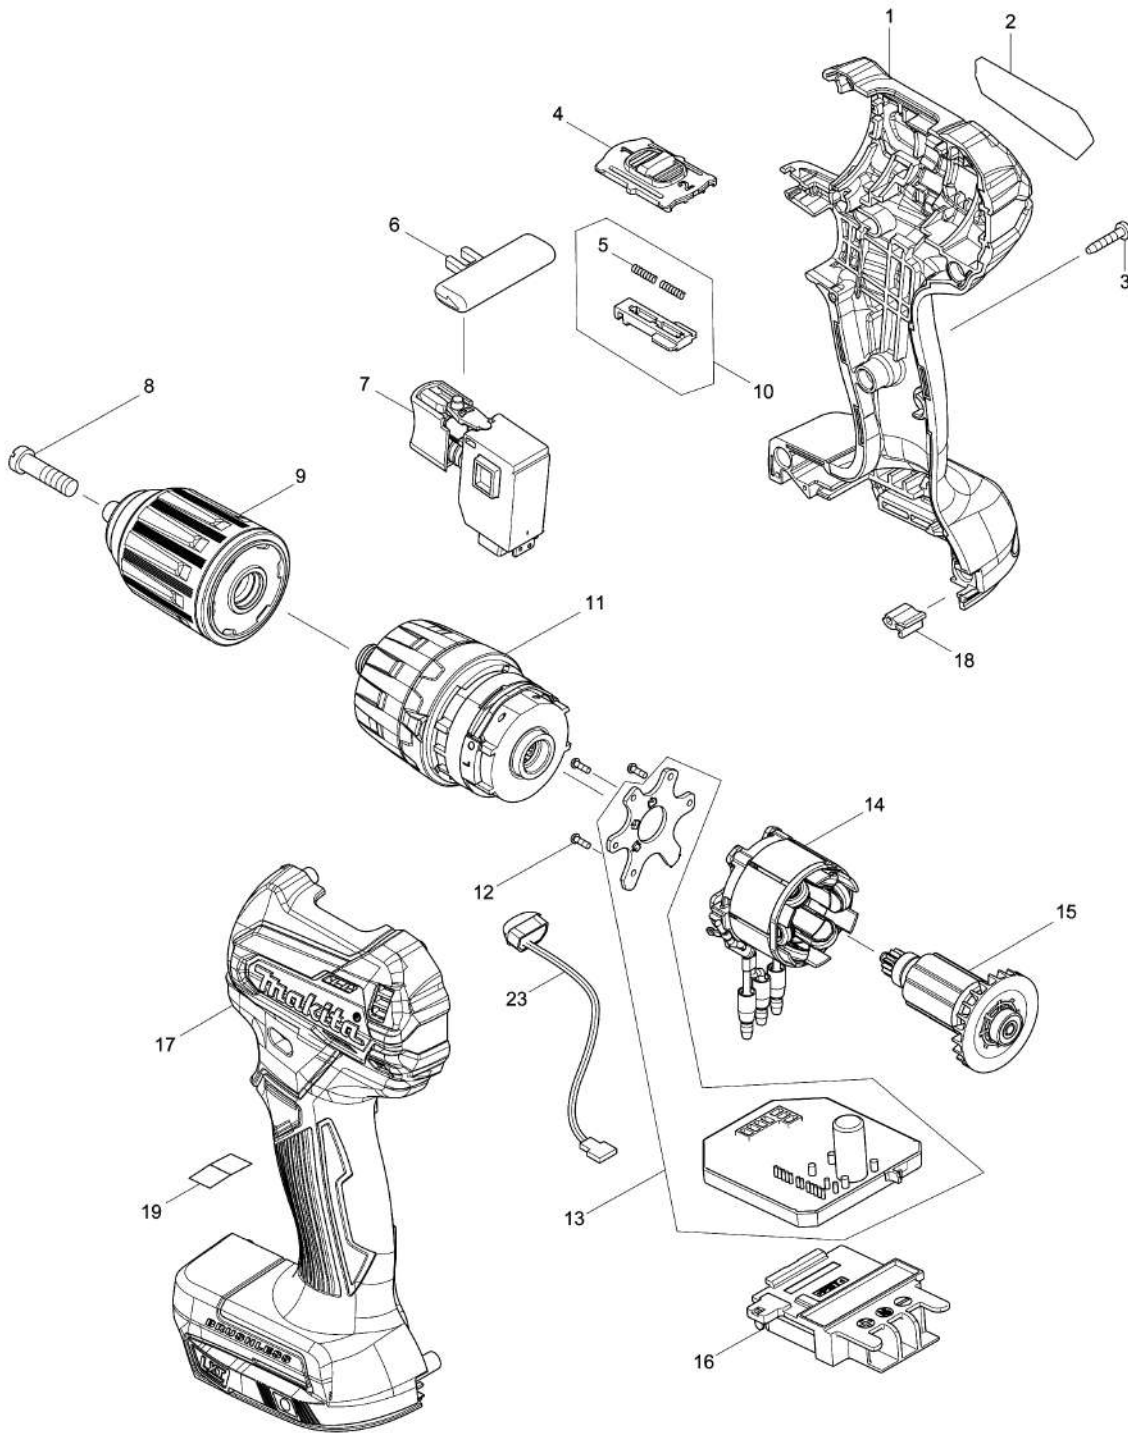

Model No.DHP483 CORDLESS HAMMER DRIVER DRILL

Model No.DHP483 CORDLESS HAMMER DRIVER DRILL

Item	Parts No.	Description	I/C	Qty	New/Old	Opt. 1	Opt. 2	Note
001	183E19-5	HOUSING SET		1				
C10	263005-3	RUBBER PIN 6		2				
C20	252126-6	HEX. LOCK NUT M4-7		2				
D10		INC. 17						
002	852L52-7	DHP483 NAME PLATE		1				
003	266429-2	TAPPING SCREW 3X16		8	*			
003-1	266130-9	TAPPING SCREW BIND PT 3X16	O	8				
004	457020-9	SPEED CHANGE LEVER		1	*			
004-1	458382-8	SPEED CHANGE LEVER	<	1				
005	233025-1	COMPRESSION SPRING 2		2				
006	419041-9	F/R CHANGE LEVER		1				
007	650689-0	SWITCH C3JW-2B		1				
008	251468-5	- FLAT HEAD SCREW M6X22		1				
009	763241-6	KEYLESS DRILL CHUCK 13		1				
010	123587-6	CHANGE LEVER ASS'Y		1				
D10		INC. 5						
011	123867-0	GEAR ASSEMBLY		1	*			
011-1	123867-0	GEAR ASSEMBLY	O	1				
012	266490-9	TAPPING SCREW PT 2X6		3	*			
012-1	265C47-1		<	3				
013	620555-5	CONTROLLER		1				
014	629228-7	STATOR		1				
015	619410-6	ROTOR		1	*			
015-1	619410-6	ROTOR	O	1				
016	643874-2	TERMINAL		1				
017	183E19-5	HOUSING SET		1				
C10	263005-3	RUBBER PIN 6		2				
C20	252126-6	HEX. LOCK NUT M4-7		2				
D10		INC. 1						
018	424517-3	CUSHION		1				
023	620549-0	LED CIRCUIT		1				
A01	251314-2	+ SCREW M4X12		1				
A02	346317-0	HOOK		1				
A03	784637-8	+/- BIT 2-45		1				
A04B	821550-0	CONNECTOR PLASTIC CASE (TYPE2)		1				
C10	453974-8	LATCH		4				
A04C	821550-0	CONNECTOR PLASTIC CASE (TYPE2)		1				
C10	453974-8	LATCH		4				
A04D	821550-0	CONNECTOR PLASTIC CASE (TYPE2)		1				
C10	453974-8	LATCH		4				