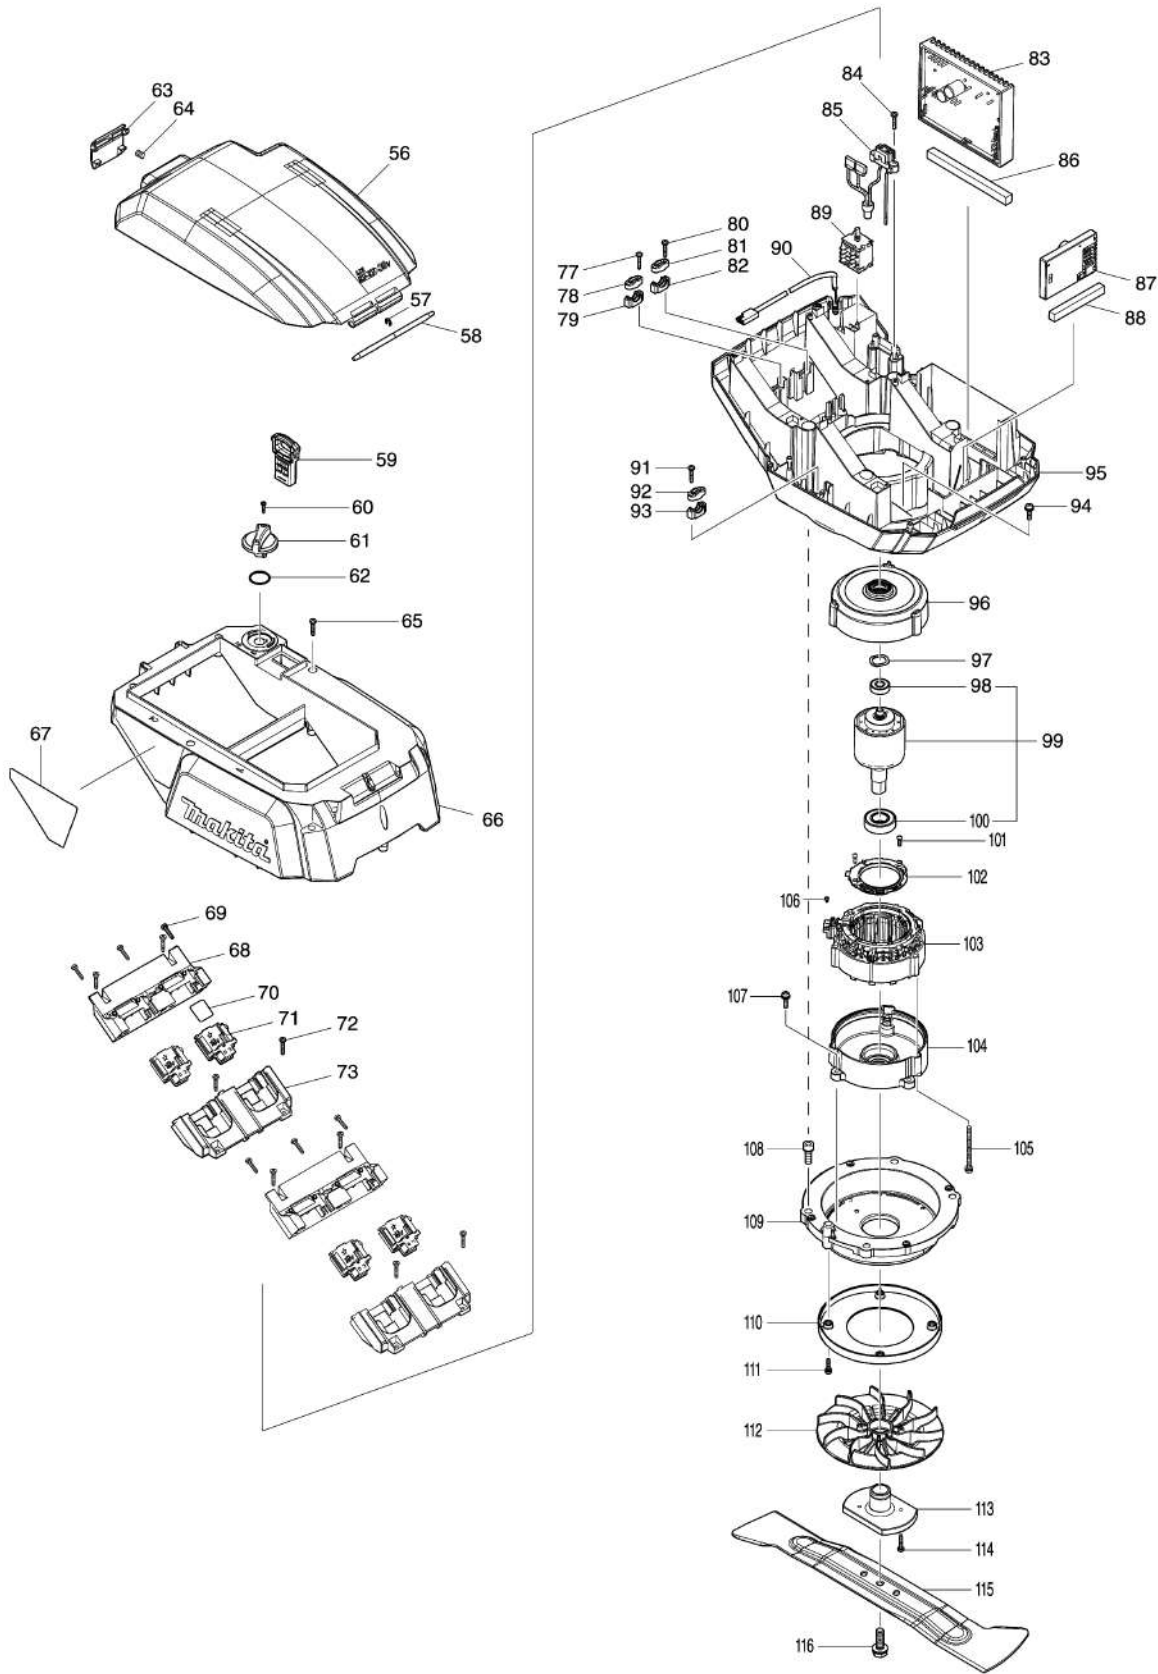

Model No.DLM462 460MM CORDLESS LAWN MOWER