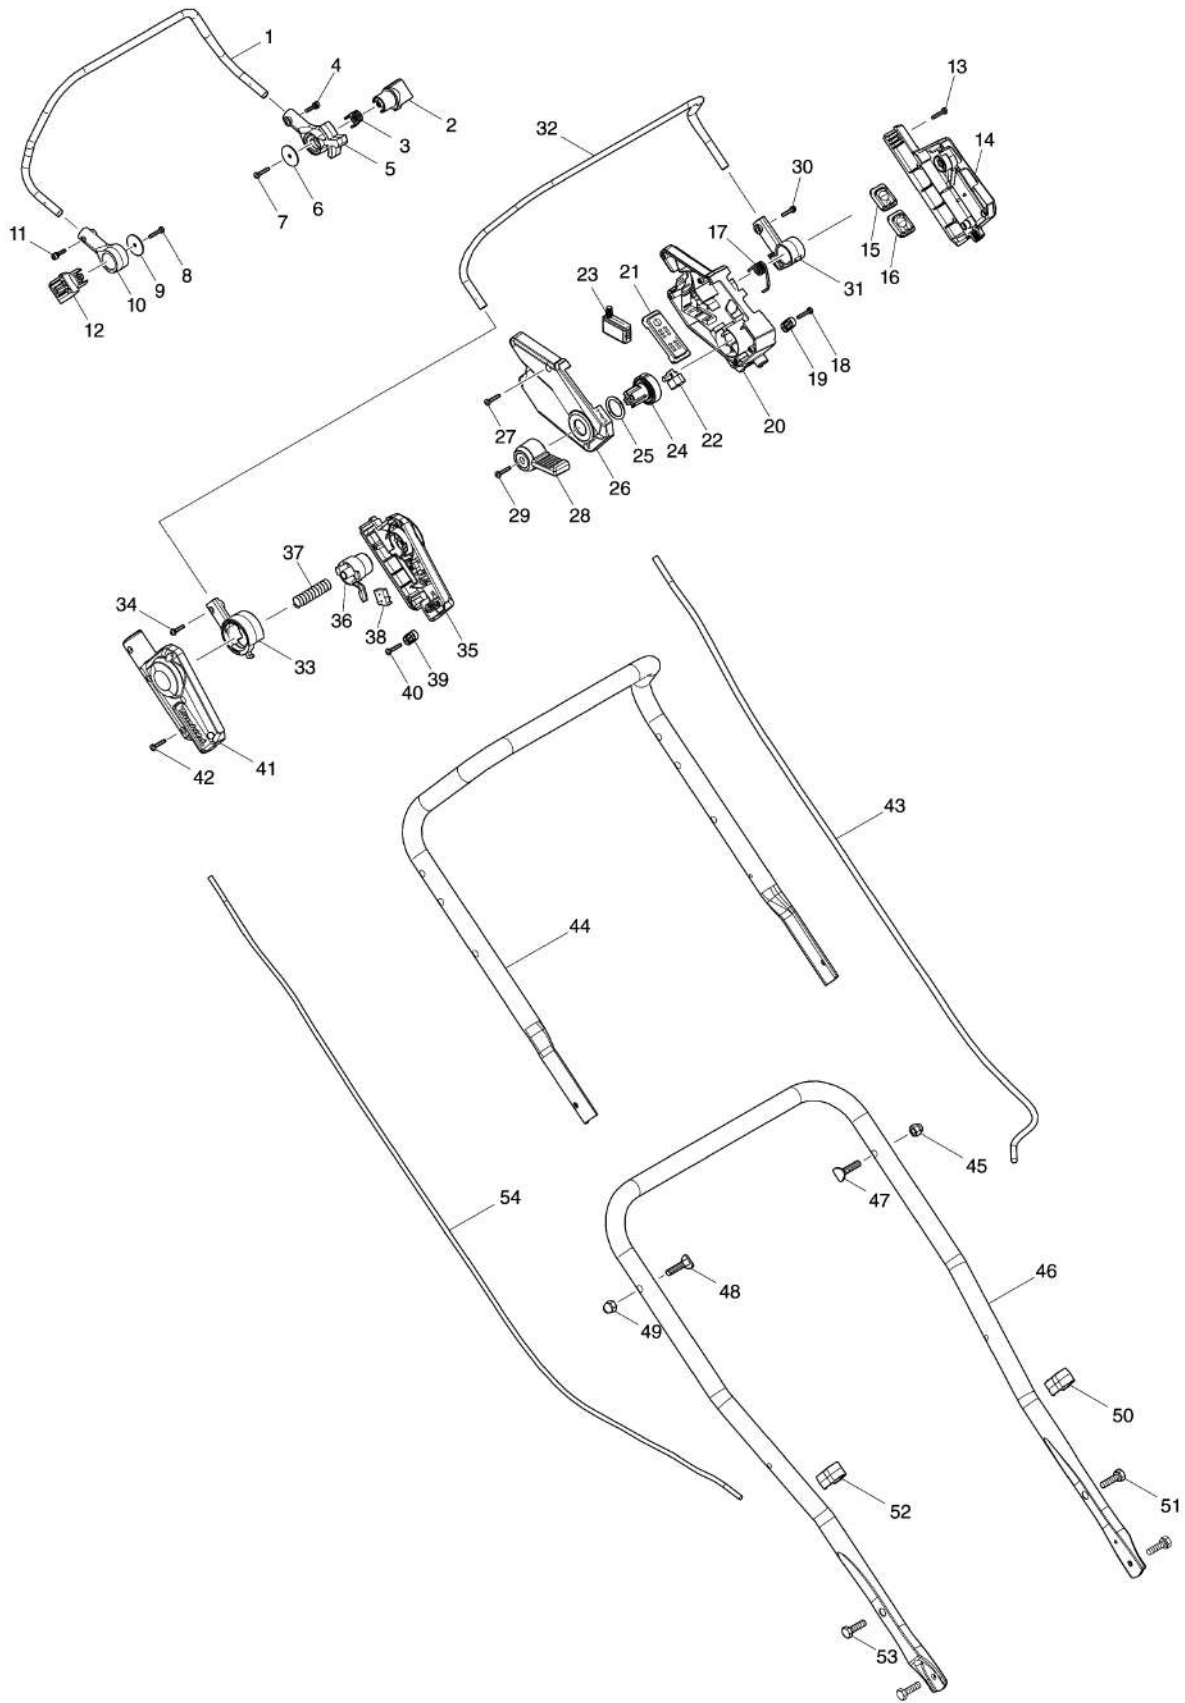

Model No.DLM462 460MM CORDLESS LAWN MOWER