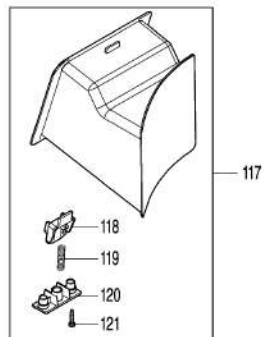

Model No.DLM462 460MM CORDLESS LAWN MOWER

Model No.DLM462 460MM CORDLESS LAWN MOWER

Item	Parts No.	Description	I/C	Qty	New/Old	Opt. 1	Opt. 2	Note
001	327425-6	DRIVING LEVER		1				
002	459859-6	DRIVING LEVER HOLDER		1				
003	232566-4	TORSION SPRING 12		1				
004	911138-5	P.H.SCREW M4X20 WITH WR		1				
005	459864-3	DRIVING LEVER SUPPORT L		1				
006	267136-0	FLAT WASHER 5		1				
007	266424-2	TAPPING SCREW 4X20		1				
008	266424-2	TAPPING SCREW 4X20		1				
009	267136-0	FLAT WASHER 5		1				
010	459858-8	DRIVING LEVER SUPPORT R		1				
011	911138-5	P.H.SCREW M4X20 WITH WR		1				
012	459859-6	DRIVING LEVER HOLDER		1				
013	266424-2	TAPPING SCREW 4X20		6				
014	183N90-3	SWITCH BOX SET		1				
D10		INC. 26						
015	140F09-7	SWITCH CIRCUIT COMPLETE		1				
C10	810D46-0	SWITCH LABEL		1				
016	140F10-2	SWITCH CIRCUIT COMPLETE		1				
C10	818A74-1	SWITCH LABEL		1				
017	232575-3	TORSION SPRING 12		1				
018	266424-2	TAPPING SCREW 4X20		2				
019	687124-5	STRAIN RELIEF		1				
020	459860-1	SWITCH BOX		1				
021	620C48-0	INDICATION CIRCUIT COMPLETE		1				
C10	8007C8-5	INDICATION LABEL		1				
022	620415-1	SUB CONTROLLER		1				
023	651083-9	SWITCH C3XA-1PSPM		1				
024	459866-9	SPEED LEVER HOLDER		1				
025	213897-0	O-RING 26		1				
026	183N90-3	SWITCH BOX SET		1				
D10		INC. 14						
027	266424-2	TAPPING SCREW 4X20		5				
028	459865-1	SPEED LEVER		1				
029	266424-2	TAPPING SCREW 4X20		1				
030	911138-5	P.H.SCREW M4X20 WITH WR		1				
031	459863-5	SWITCH LEVER SUPPORT L		1				
C10	931102-0	HEX. NUT M4		1				
032	327424-8	SWITCH LEVER		1				
033	459856-2	SWITCH LEVER SUPPORT R		1				
C10	931102-0	HEX. NUT M4		1				
034	911138-5	P.H.SCREW M4X20 WITH WR		1				
035	183P40-0	LEVER BOX SET		1				

Please order the parts with part number.

Print Date 1/9/2020