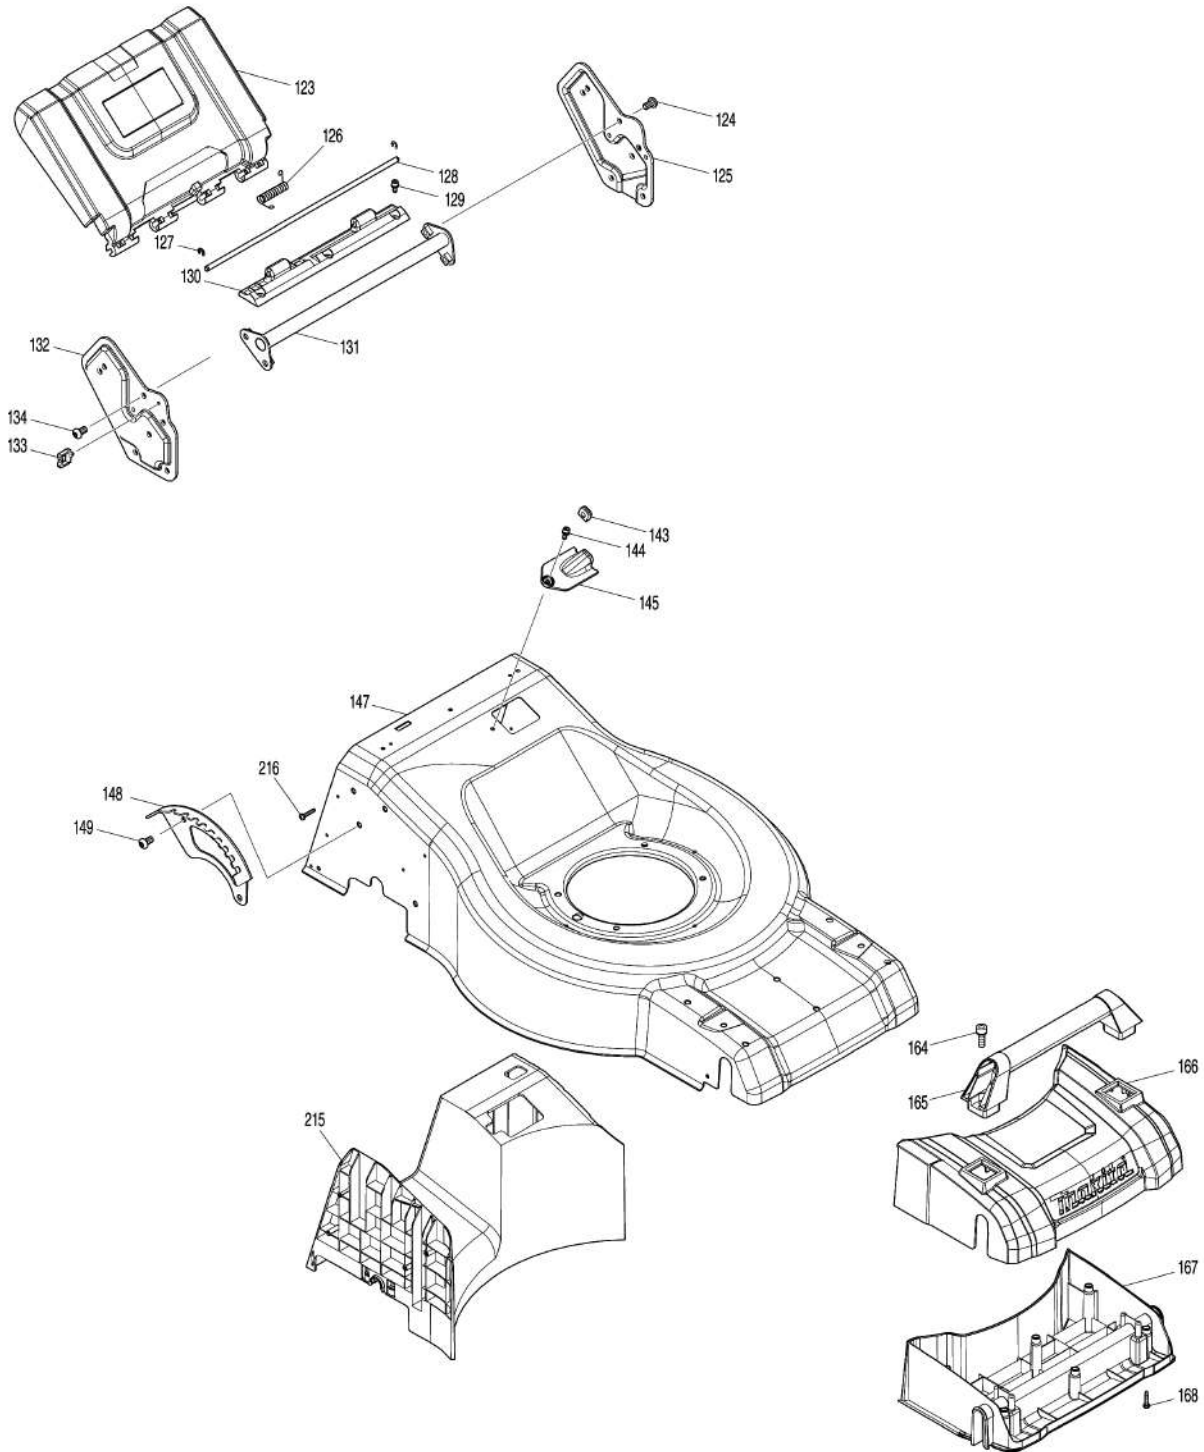

Model No.DLM462 460MM CORDLESS LAWN MOWER