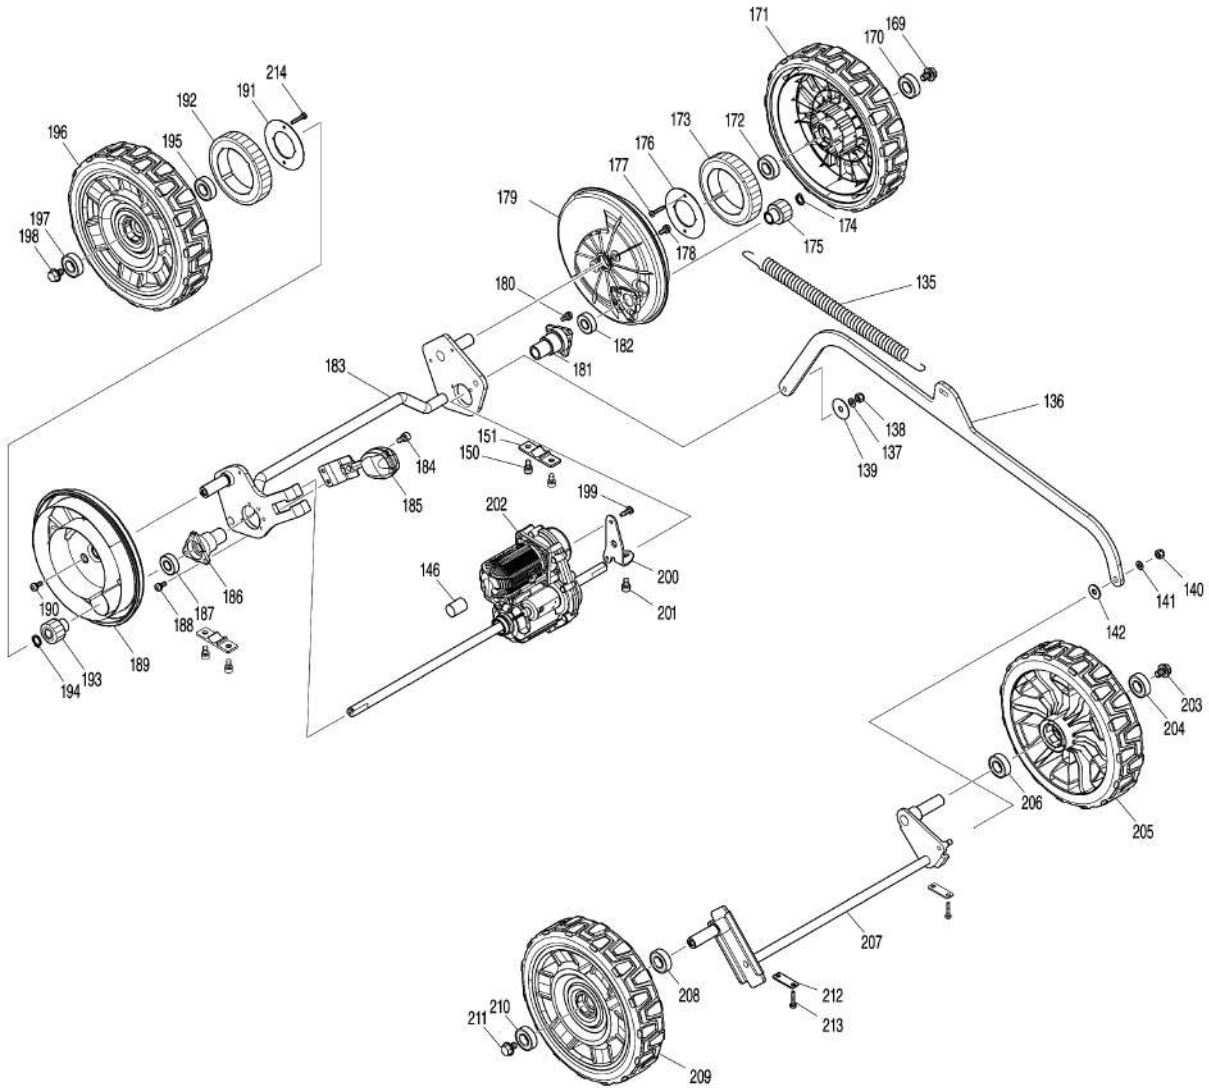

Model No.DLM462 460MM CORDLESS LAWN MOWER

Model No.DLM462 460MM CORDLESS LAWN MOWER

Item	Parts No.	Description	I/C	Qty	New/Old	Opt. 1	Opt. 2	Note
001	327425-6	DRIVING LEVER		1				
002	459859-6	DRIVING LEVER HOLDER		1				
003	232566-4	TORSION SPRING 12		1				
004	911138-5	P.H.SCREW M4X20 WITH WR		1				
005	459864-3	DRIVING LEVER SUPPORT L		1				
006	267136-0	FLAT WASHER 5		1				
007	266424-2	TAPPING SCREW 4X20		1				
008	266424-2	TAPPING SCREW 4X20		1				
009	267136-0	FLAT WASHER 5		1				
010	459858-8	DRIVING LEVER SUPPORT R		1				
011	911138-5	P.H.SCREW M4X20 WITH WR		1				
012	459859-6	DRIVING LEVER HOLDER		1				
013	266424-2	TAPPING SCREW 4X20		6				
014	183N90-3	SWITCH BOX SET		1				
D10		INC. 26						
015	140F09-7	SWITCH CIRCUIT COMPLETE		1				
C10	810D46-0	SWITCH LABEL		1				
016	140F10-2	SWITCH CIRCUIT COMPLETE		1				
C10	818A74-1	SWITCH LABEL		1				
017	232575-3	TORSION SPRING 12		1				
018	266424-2	TAPPING SCREW 4X20		2				
019	687124-5	STRAIN RELIEF		1				
020	459860-1	SWITCH BOX		1				
021	620C48-0	INDICATION CIRCUIT COMPLETE		1				
C10	8007C8-5	INDICATION LABEL		1				
022	620415-1	SUB CONTROLLER		1				
023	651083-9	SWITCH C3XA-1PSPM		1				
024	459866-9	SPEED LEVER HOLDER		1				
025	213897-0	O-RING 26		1				
026	183N90-3	SWITCH BOX SET		1				
D10		INC. 14						
027	266424-2	TAPPING SCREW 4X20		5				
028	459865-1	SPEED LEVER		1				
029	266424-2	TAPPING SCREW 4X20		1				
030	911138-5	P.H.SCREW M4X20 WITH WR		1				
031	459863-5	SWITCH LEVER SUPPORT L		1				
C10	931102-0	HEX. NUT M4		1				
032	327424-8	SWITCH LEVER		1				
033	459856-2	SWITCH LEVER SUPPORT R		1				
C10	931102-0	HEX. NUT M4		1				
034	911138-5	P.H.SCREW M4X20 WITH WR		1				
035	183P40-0	LEVER BOX SET		1				

Please order the parts with part number.

Print Date 1/9/2020